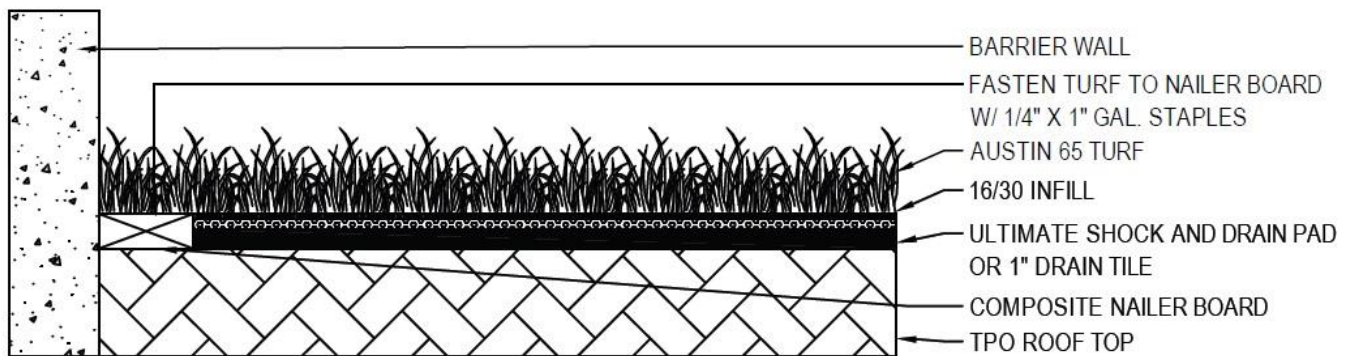

Synthetic Grass Pros
 2218 Crown Road
 Dallas, TX 75229
 214.577.3080 C
 972. 420.7800 W

STANDARD INSTALL CROSS SECTION

PLAYGROUND INSTALL WITH PAD

ROOFTOP INSTALLATION SECTION