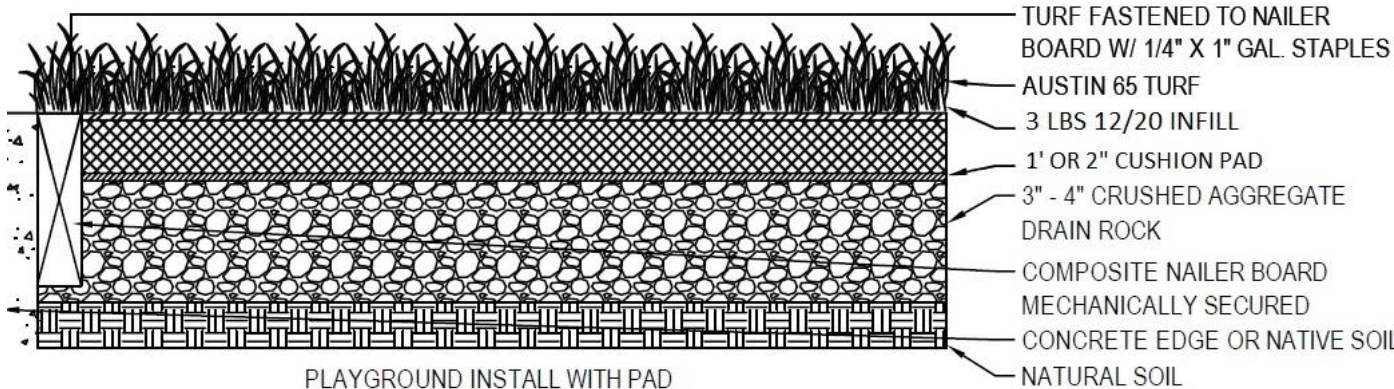

Synthetic Grass Pros
 2218 Crown Road
 Dallas, TX 75229
 214.577.3080 C
 972. 420.7800 W

STANDARD INSTALL CROSS SECTION

PLAYGROUND INSTALL WITH PAD

ROOFTOP INSTALLATION SECTION