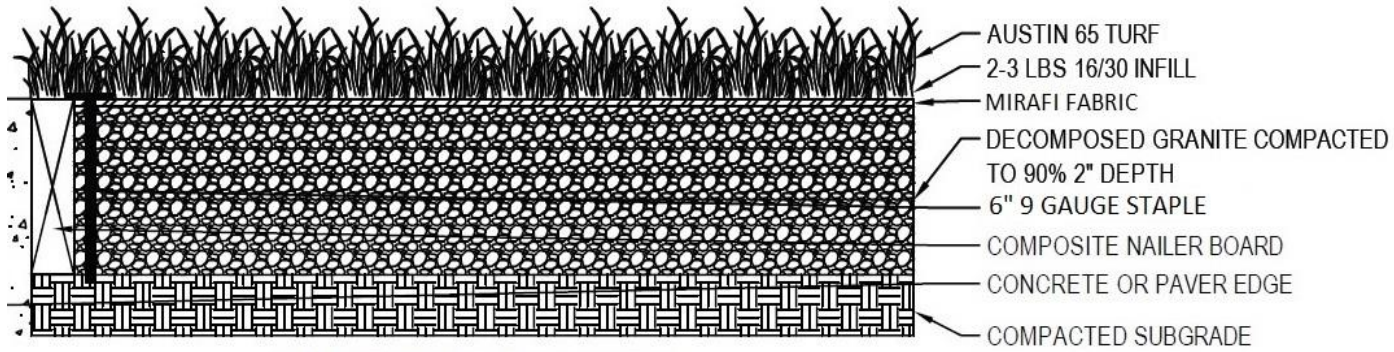

Synthetic Grass Pros
 2218 Crown Road
 Dallas, TX 75229
 214.577.3080 C
 972. 420.7800 W

STANDARD INSTALL CROSS SECTION

PLAYGROUND INSTALL WITH PAD

ROOFTOP INSTALLATION SECTION