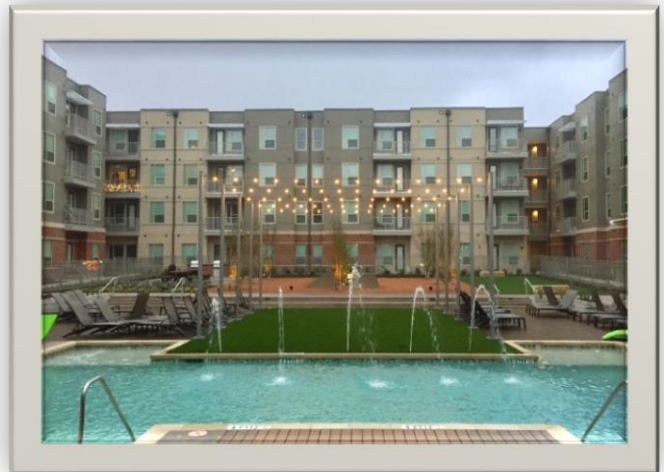

- The Centrum, Dallas, TX (Courtyard/6,000sf)
- Shops at Willowbend, Plano, TX (Common Area/1,000sf)
- Ritz-Carlton, Dallas, TX (Common Area/1,900sf)
- Villasport Athletic Club, Cypress, TX (Playground Area/6,100sf)
- Pecan Place Townhomes, Fort Worth, TX (Courtyards and Medians/3,800sf)
- Flower Mound Town Center, Flower Mound, TX (Median/550sf)
- CBRE HQ, Dallas, TX (Rooftop/38,000sf)
- IKEA, Grand Prairie (Lunch Area/750sf)
- Villasport Athletic Complex, Cypress, TX (45,000sf/Common area and playground)
- The Star, Frisco, TX (5,800sf/Retail Common Area)
- Meat Shop, Dallas, TX (1,300sf/Restaurant Area)
- Legacy Tower, Plano, TX (665sf/Putting Green)
- Target Store, Cypress, TX (1,400sf/Lunch Area)
- Grapevine Brewer Company, Grapevine, TX (Median Areas/2,900sf)
- Gloria's Café at the Harbor, Rockwall, TX (Play Area/750sf)
- 7 ELEVEN Headquarters, Irving, TX (Patio/450sf)
- Preston Park Financial Center, Plano, TX (Amenity deck with PG/950sf)
- Town Hall Square, Grapevine, TX (Common Area/3,300sf)
- Toyota Exhibit-State Fair of Texas, Dallas, TX (Exhibit/18,000sf)
- Courtyard by Marriott, Fairview, TX (1,000sf Putting Green)
- Tanger Outlets, Fort Worth, TX (990sf/Outlet Mall)
- Neighbourhood Services Restaurant, Dallas, TX (Patio Wall/220sf)
- 1900 McKinney, Dallas, TX (Dog Park and Street Medians/2,800sf)
- Hall Office Park, Frisco, TX (Putting Green/965sf)